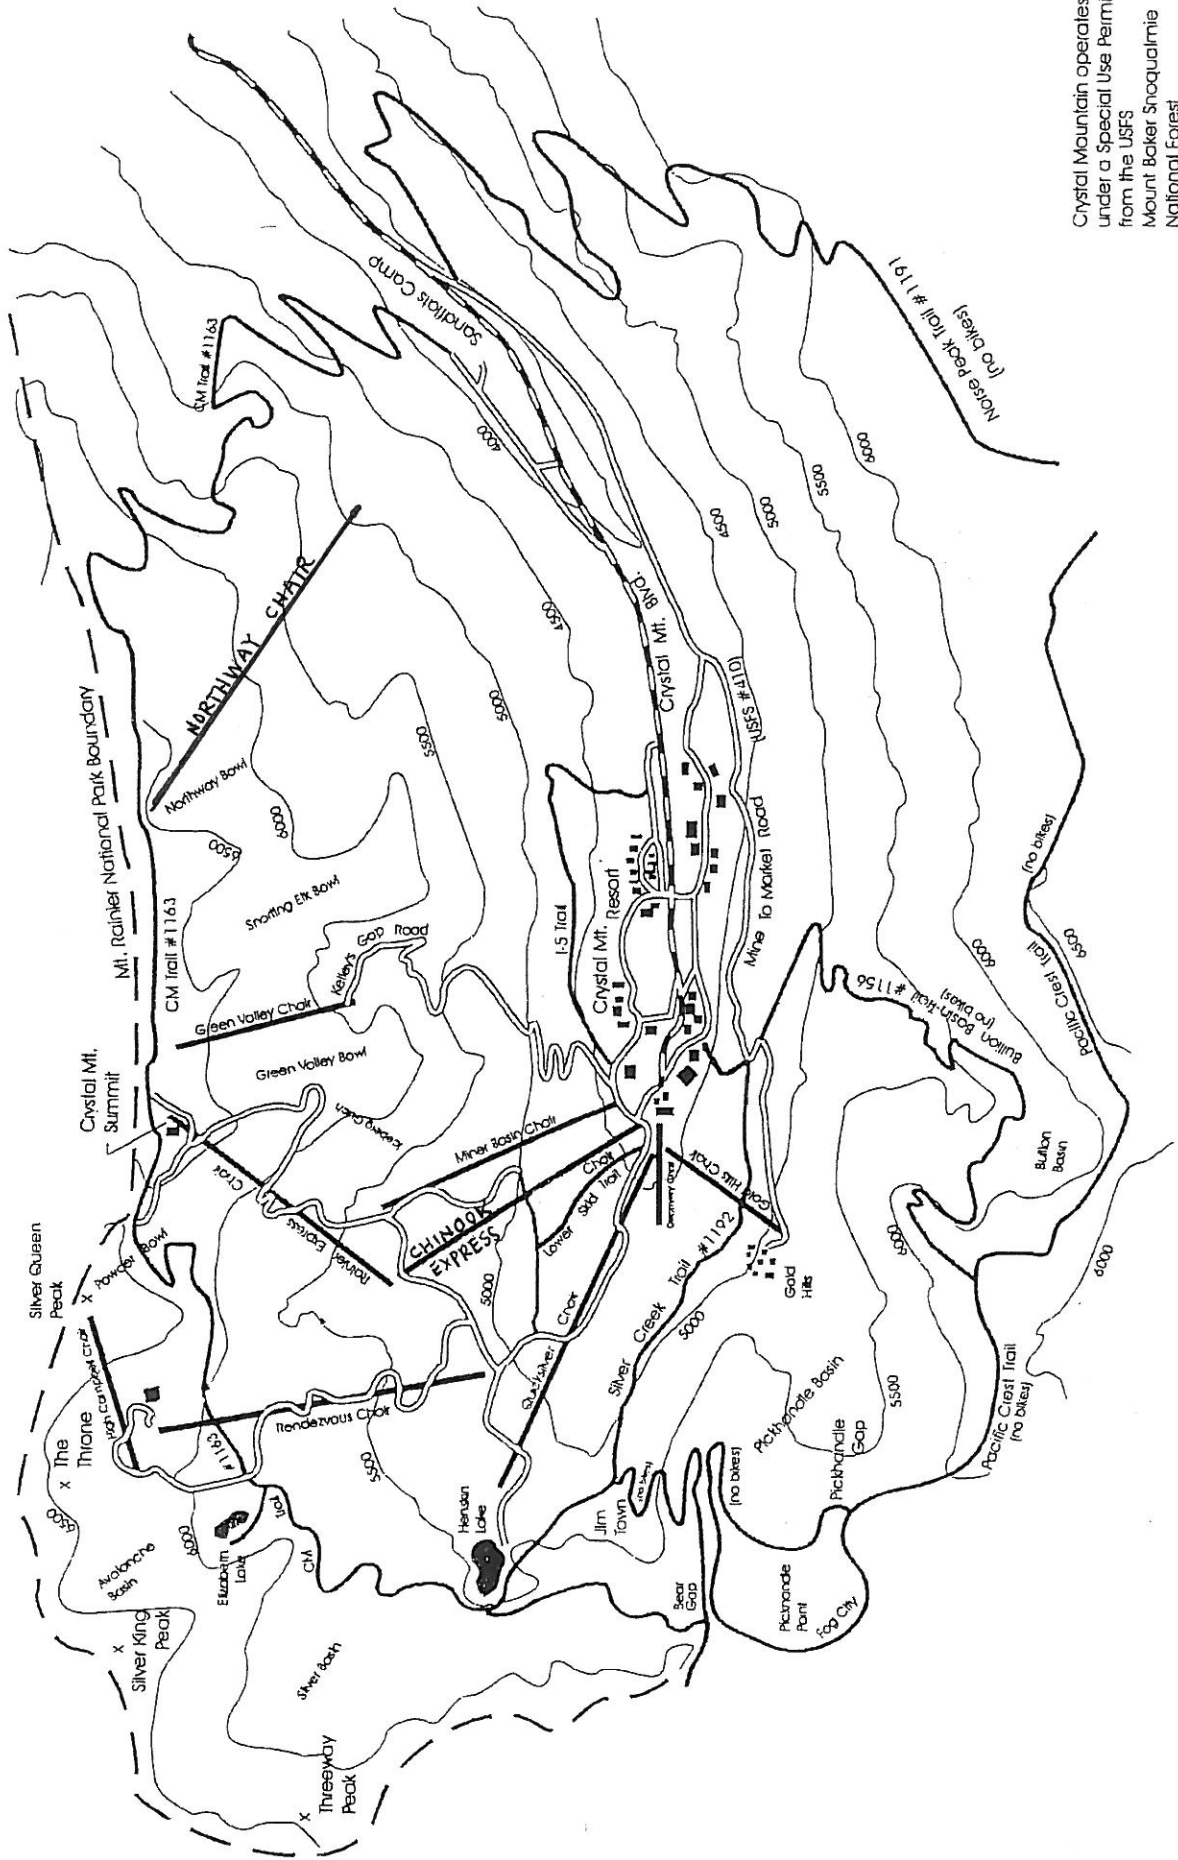

Crystal Mountain Area Trails

Crystal Mountain operates under a Special Use Permit from the USFS
 Mount Baker Snoqualmie National Forest