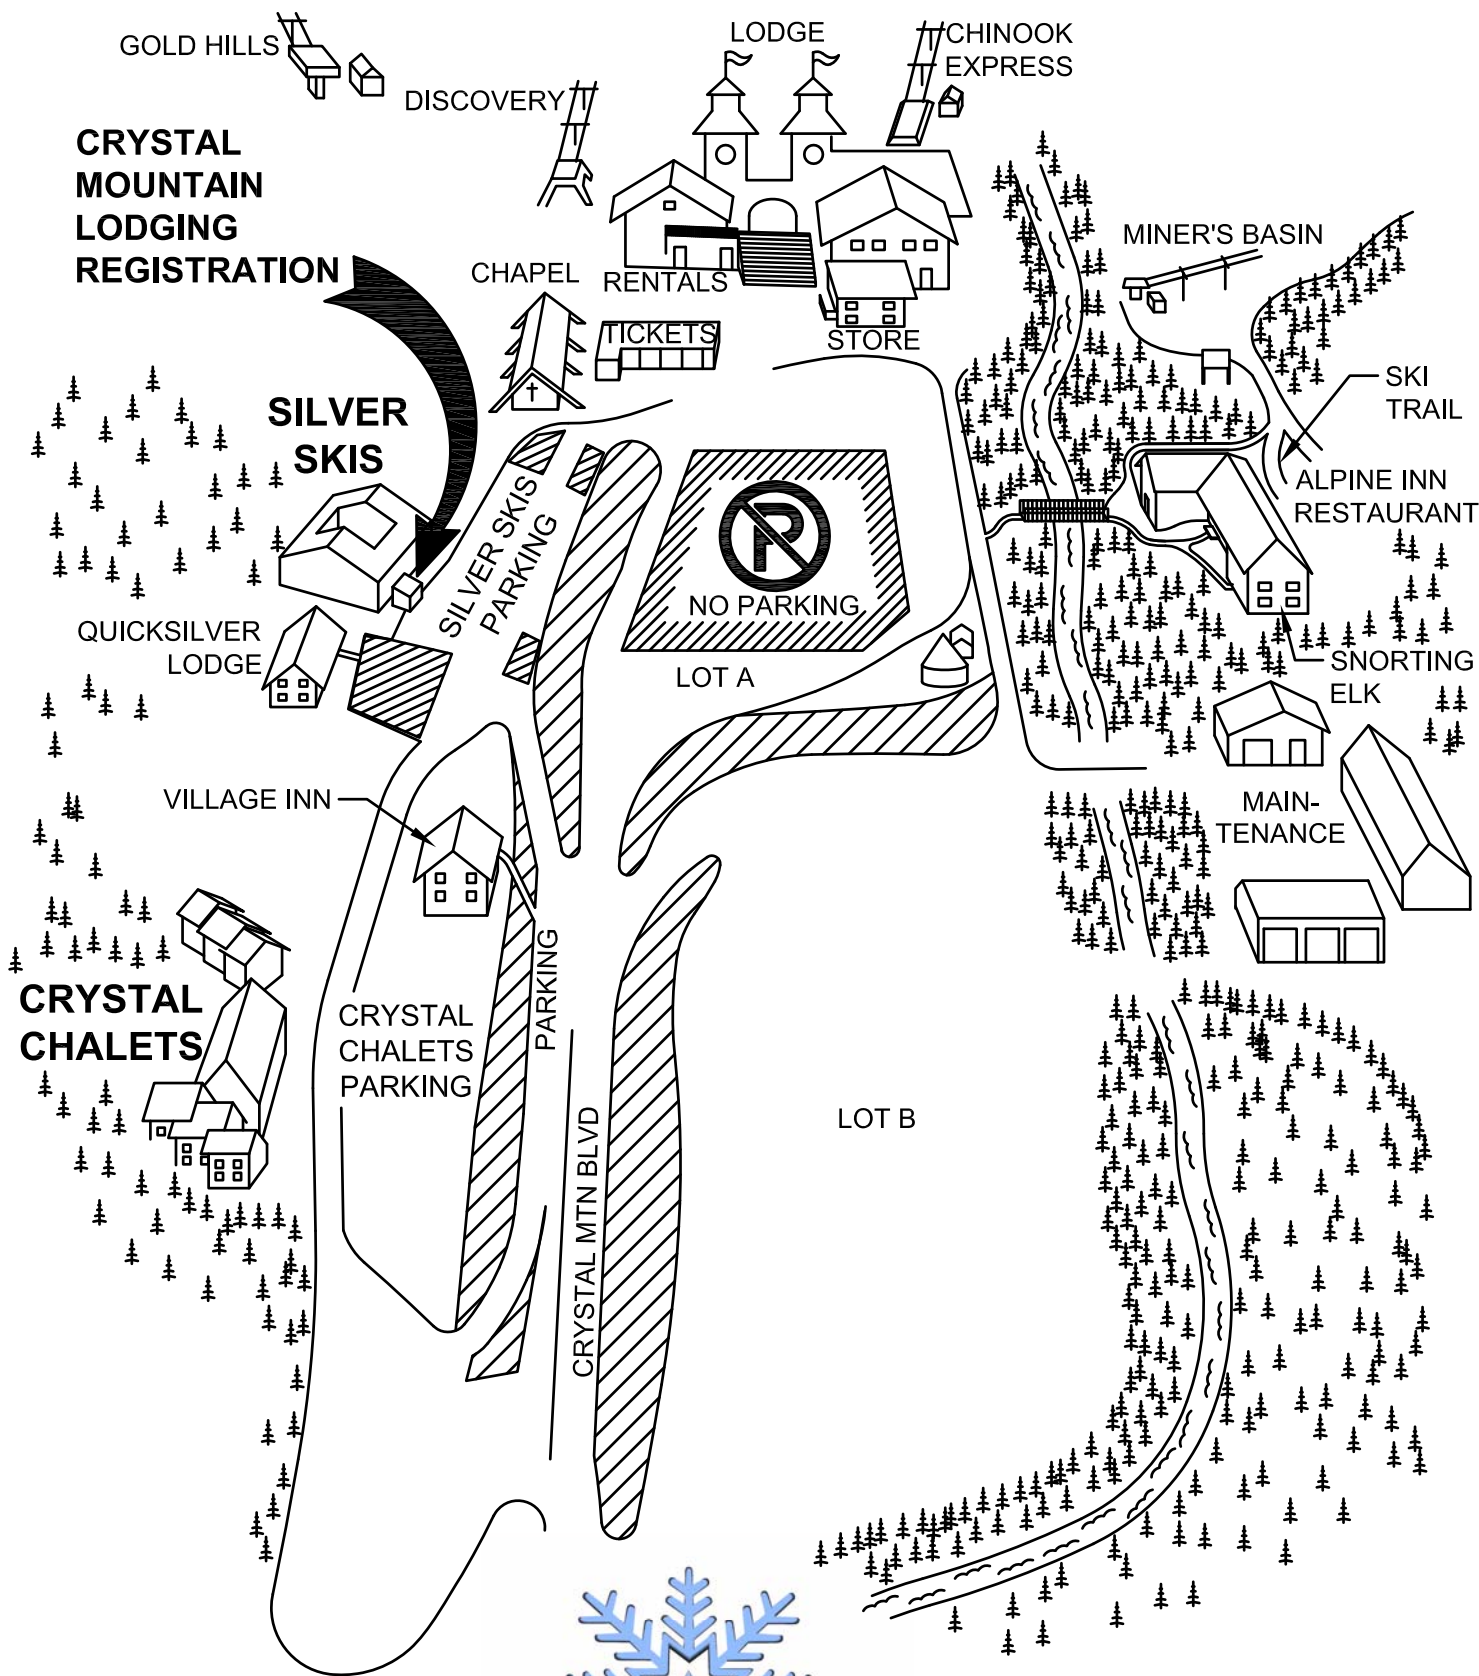

Crystal Mountain Lodging * Silver Skis * Crystal Chalets

33000 Crystal Mountain Blvd * Crystal Mountain, WA 98022 * (888) ON-THE-MT * (360) 663-2558
 website: www.crystalmountainlodging.com * Email: info@crystalmountainlodging.com